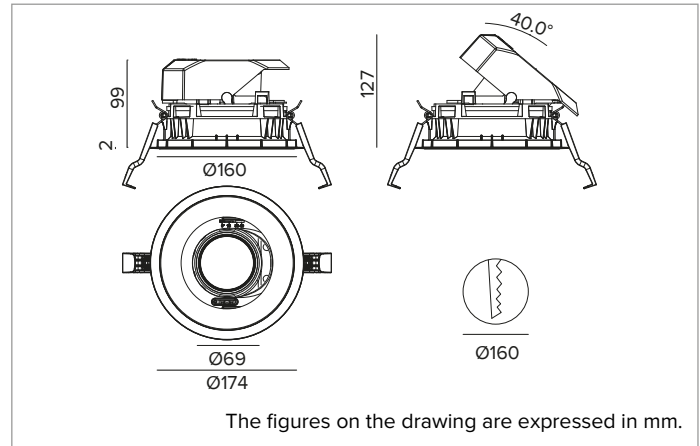

1T8595EL | CCTEVO ARCHITECTURAL 160

Adjustable recessed LED projector in a trim version

		2700K	H(m)	D(m)	Emax(lx)
		Ra90		33°	
		Fixture Power	34W	1	0.59
		Source Flux	3943lm	2	1.18
		Fixture Flux	2906lm	3	1.77
		Efficacy	85lm/W	4	2.36
TS1278	Imax=2173cd/klm	Imax	8568cd	5	2.95

Optic: REFLECTOR

Beam angles: FL (33°)

Optical efficiency: 74%

Fixture flux: 2906lm

Luminous efficacy: 85lm/W

Photobiological safety: Compliant with RG1 low risk group

MECHANICAL CHARACTERISTICS

Die-cast white painted anodised aluminium body and dissipator. White colour cover. The optical unit can be adjusted up to 40° on the vertical plane with a mechanical beam locking system and a graduated scale, and 358° on the horizontal plane. Trim version with an integrated white ring.

Colour and finish: Plaster white

Weight: 1.05Kg

Version: TRIM

Degree of protection: IP20 for recessed part

Degree of protection: IP40 for exposed part

ELECTRICAL CHARACTERISTICS

Integrated electronic ON-OFF driver.