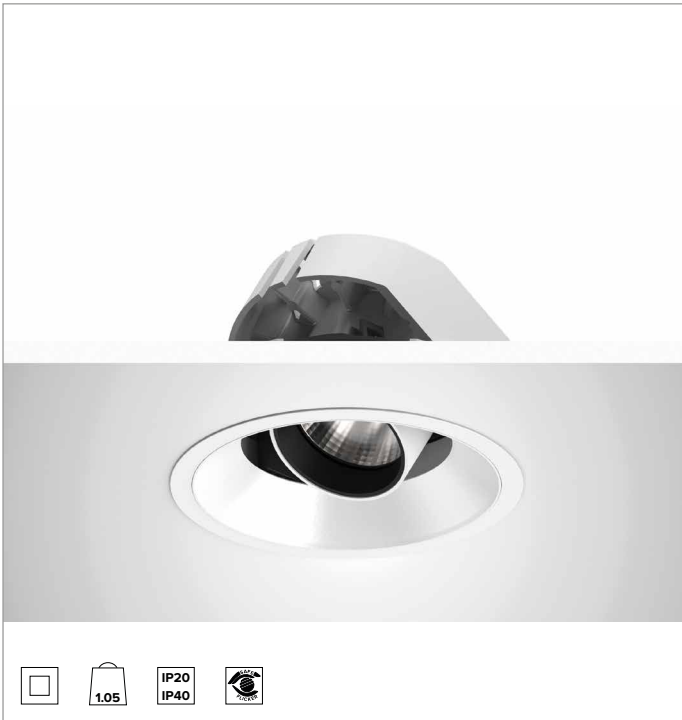

1T8595EL | CCTEVO ARCHITECTURAL 160

Adjustable recessed LED projector in a trim version

		2700K	H(m)	D(m)	Emax(lx)
		Ra90		33°	
		Fixture Power	34W	1	0.59
		Source Flux	3943lm	2	1.18
		Fixture Flux	2906lm	3	1.77
		Efficacy	85lm/W	4	2.36
TS1278	Imax=2173cd/klm	Imax	8568cd	5	2.95

CCT nominal: 2700K

Lifetime (L80/B10): >50000h tq +25°C

ILLUMINOTECHNICAL CHARACTERISTICS

FL - precision optics with a black silicone cut off ring. Version with a convex faceted highly reflective anodised aluminium reflector and a holographic diffusion filter. UGR<19 (EN 12464-1).

Optic: REFLECTOR

Beam angles: FL (33°)

Optical efficiency: 74%

Fixture flux: 2906lm

Luminous efficacy: 85lm/W

Photobiological safety: Compliant with RG1 low risk group

MECHANICAL CHARACTERISTICS

Die-cast white painted anodised aluminium body and dissipator. White colour cover. The optical unit can be adjusted up to 40° on the vertical plane with a mechanical beam locking system and a graduated scale, and 358° on the horizontal plane. Trim version with an integrated white ring.

Colour and finish: Plaster white

Weight: 1.05Kg

Version: TRIM

Degree of protection: IP20 for recessed part

Degree of protection: IP40 for exposed part

ELECTRICAL CHARACTERISTICS

Integrated electronic ON-OFF driver.